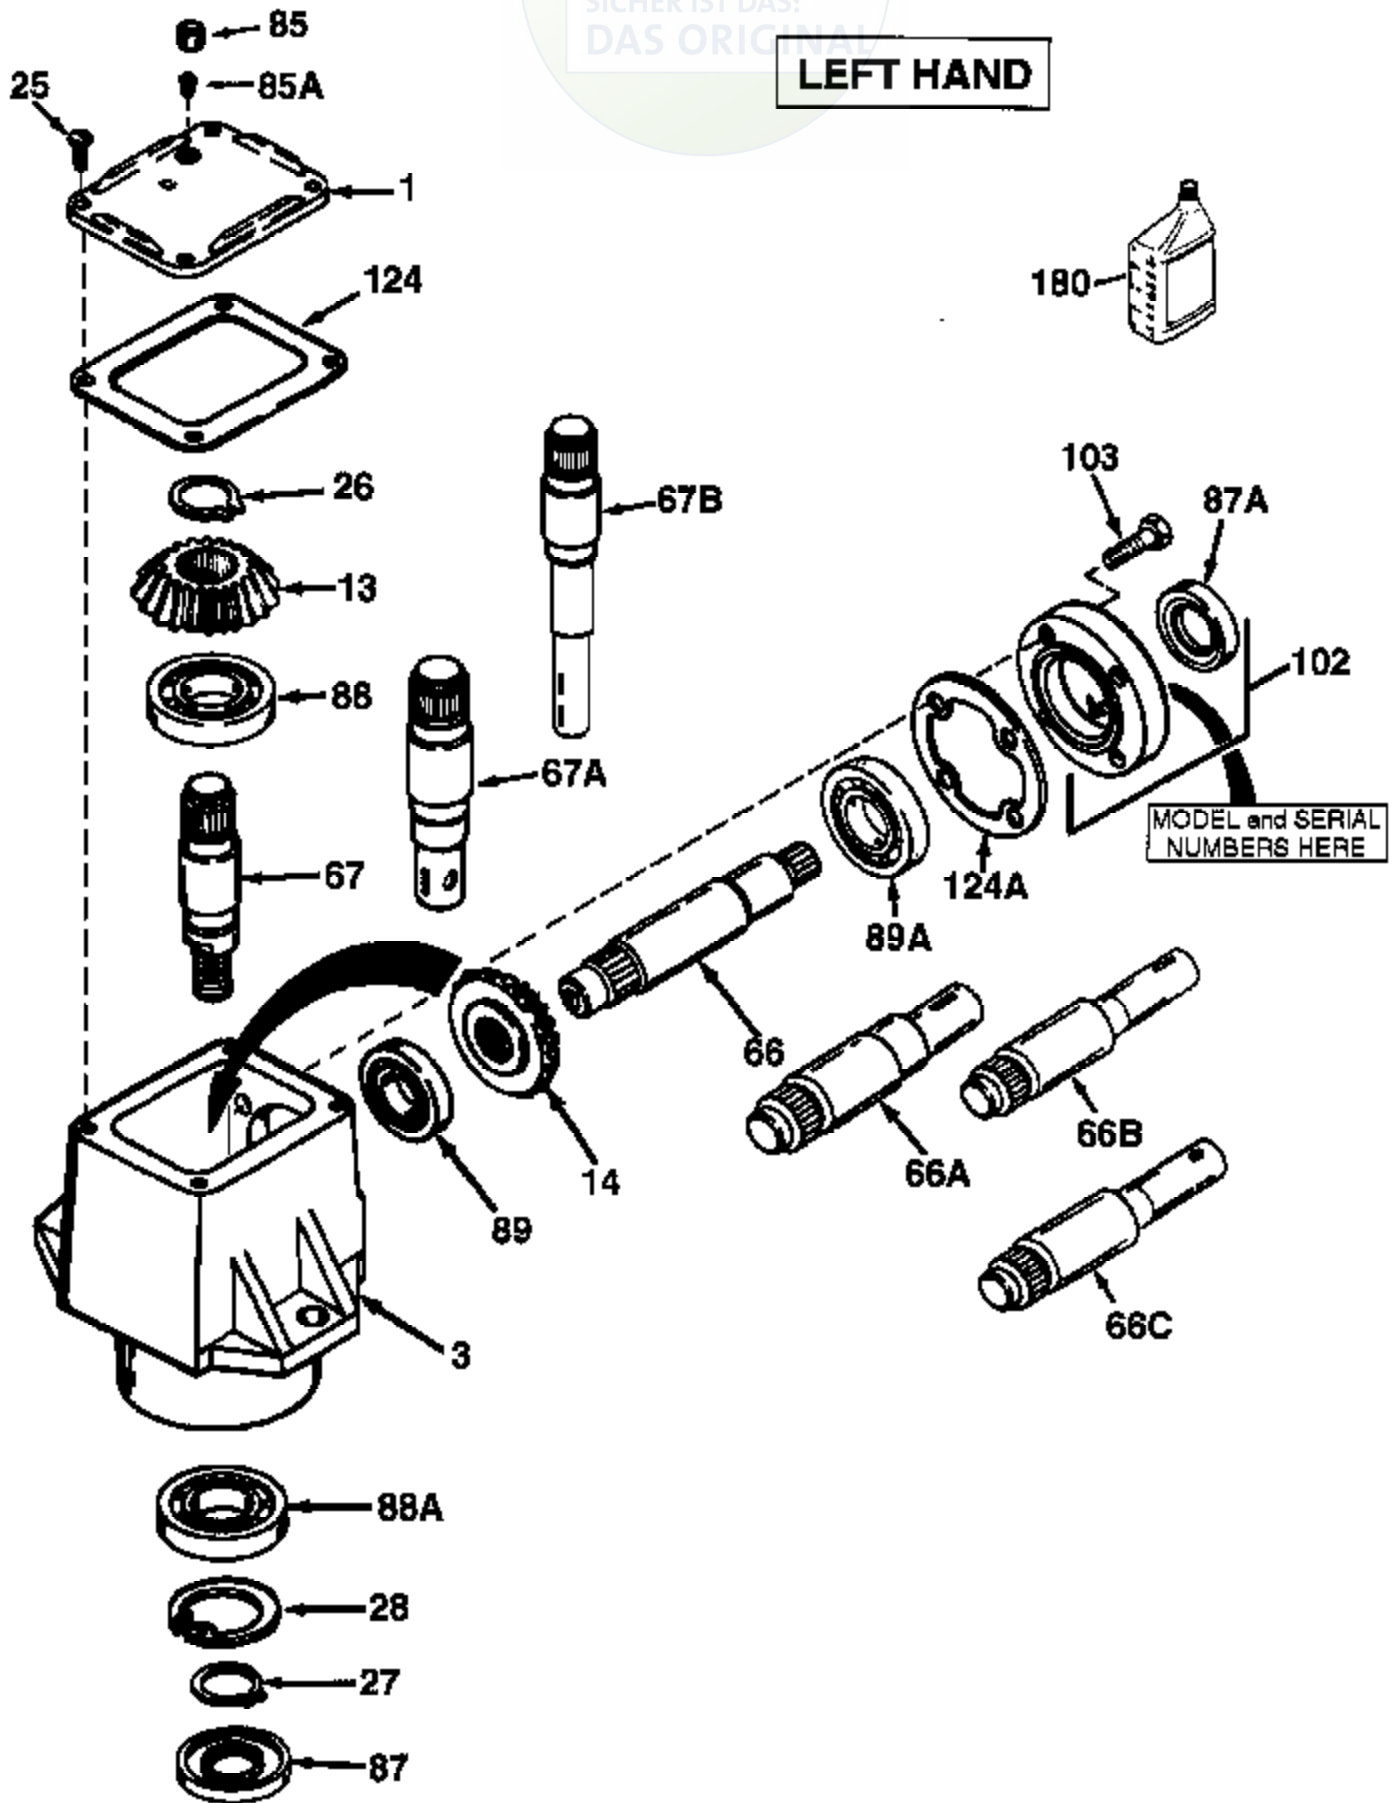

JOIST

SICHER IST DAS:
DAS ORIGINAL

LEFT HAND

Ref #	Part Number	Qty	Description
1	772067	1	Right Hand Cover
3	770092A	1	Right Angle Drive Housing
13	778101A	1	Miter Gear (17 teeth-steel)
14	778101A	1	Miter Gear (17 teeth-steel)
25	792025	4	Screw, 10-24 x 1/2"
26	788018	1	Retaining Ring
27	788019	1	Retaining Ring
28	792119	1	Retaining Ring
66	776041A	1	Input Shaft
67	776261	1	Output Shaft
85	792039	1	Pipe Plug, 1/8-27
87	788029A	1	Oil Seal 7/8"
87A	788031	1	Oil Seal 7/8"
88	780034	3	Ball Bearing 7/8"
89	780024	1	Ball Bearing 3/4"
102	786029	1	Retainer Cap
103	792026	4	Bolt, 1/4-20 x 7/8"
124	788028	1	Gasket
124A	788030B	1	Retainer Gasket

1000-1000-054B Page 2 of 2

Peerless